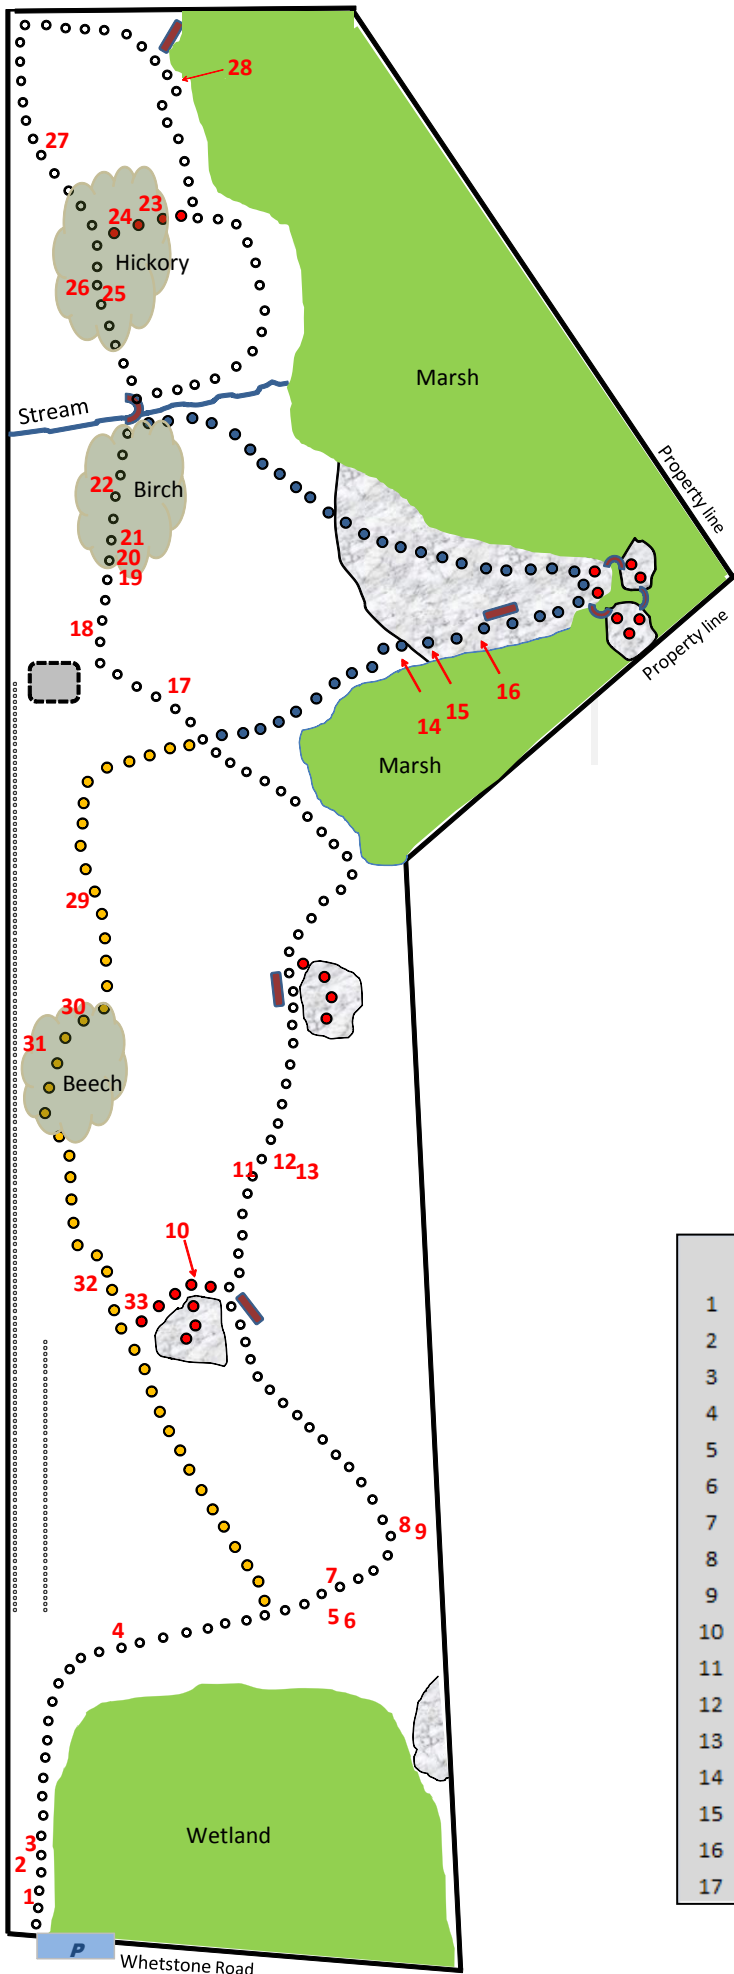

Forever Forest

Schematic Trail Map

Map Key

Marked Trails	○○○●●●●●●●●●●
Marsh/Wetland	
Ledge Promontory	
Stone Wall	cccccccccccccc
Bench	
Stand of Trees	
Foot Bridge	
Old Foundation	
Parking Area	

Trees and their locations along the trails:

1 Norway spruce	18 Striped maple
2 White ash (1 young, 2 old)	19 Black birch (old)
3 Slippery elm	20 Black birch (young)
4 Eastern hemlock	21 Yellow birch (young)
5 Black cherry	22 Yellow birch (old)
6 Eastern white pine (old)	23 Shagbark hickory (old)
7 Black oak	24 Pignut hickory (old)
8 Witch-hazel	25 Shagbark hickory (young)
9 Serviceberry (aka Shadbush)	26 Pignut hickory (young)
10 Gray birch	27 Blue beech (aka ironwood)
11 Sugar maple (young)	28 Eastern white pine (young)
12 Red maple (young)	29 American chestnut
13 Red maple (old)	30 American beech
14 Northern red oak	31 Sugar maple
15 White oak	32 Sassafras
16 Scarlet oak (triple trunk)	33 Blackgum (aka Tupelo)
17 Larch (aka Tamarack)	